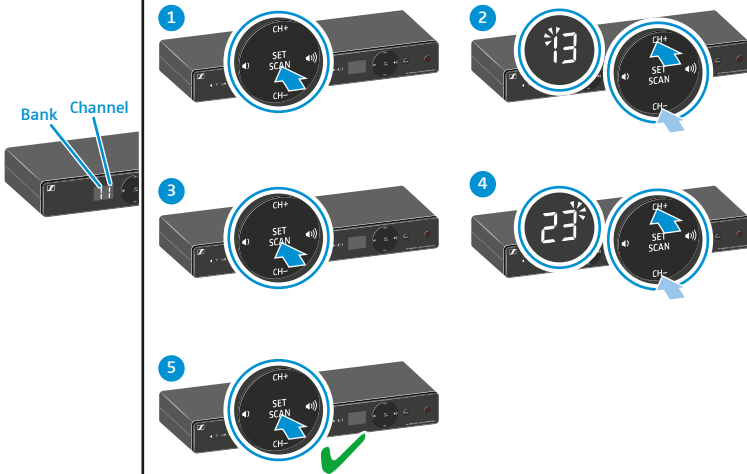

XS WIRELESS 1 DUAL	Vocal Sets	
	XSW 1-825 DUAL	XSW 1-835 DUAL
EM-XSW1 DUAL  NT 12-5CW	1	1
SKM-XSW e825 	2	-
SKM-XSW e835 	-	2
MZQ 1 	2	2
AA LR6 1.5 V 	4	4

Change frequency

Automatically/Scan

Off

Manually

Bank Channel

Sync

Multichannel

Bank 1...8
Ch. 0...9

Sensitivity

0 dB
-10 dB

Squelch

Min. distance

SKM