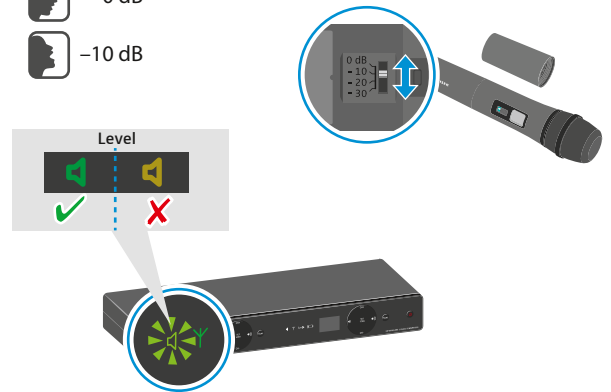

Sync

Multichannel

Bank 1...8
Ch. 0...9

Sensitivity

0 dB
-10 dB

Squelch

Min. distance

SKM