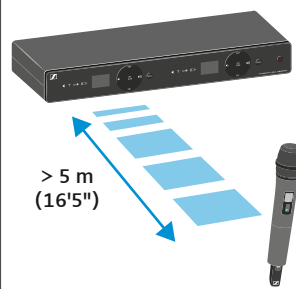

Min. distance