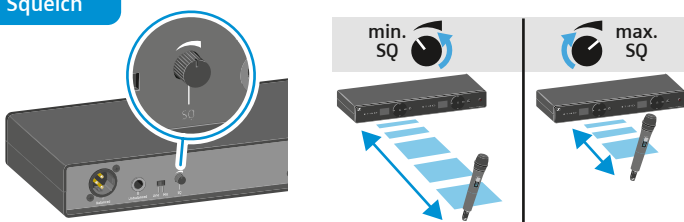

XS WIRELESS 1 DUAL	Vocal Sets	
	XSW 1-825 DUAL	XSW 1-835 DUAL
EM-XSW1 DUAL  NT 12-5CW	1	1
SKM-XSW e825 	2	-
SKM-XSW e835 	-	2
MZQ 1 	2	2
AA LR6 1.5 V 	4	4

Change frequency

Automatically/Scan

Off

Manually

Bank Channel

Sync

Multichannel

Bank 1...8
Ch. 0...9

Sensitivity

0 dB
-10 dB

Squelch

Min. distance

SKM