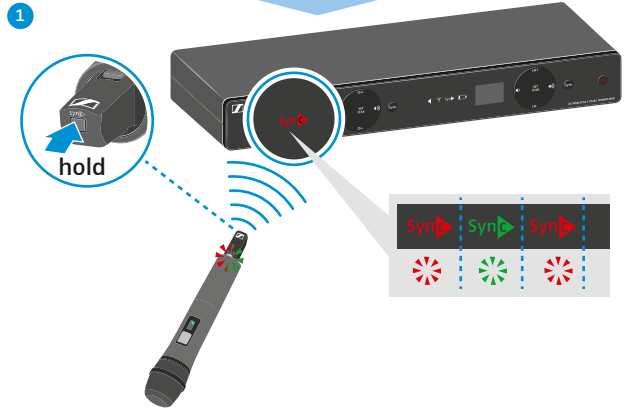

XS WIRELESS 1 DUAL	Vocal Sets	
	XSW 1-825 DUAL	XSW 1-835 DUAL
EM-XSW1 DUAL  NT 12-5CW	1	1
SKM-XSW e825 	2	-
SKM-XSW e835 	-	2
MZQ 1 	2	2
AA LR6 1.5 V 	4	4

Change frequency

Automatically/Scan

Off

Manually

Bank Channel

Sync

Multichannel

Bank 1...8
Ch. 0...9

Sensitivity

0 dB
-10 dB

Squelch

Min. distance

SKM