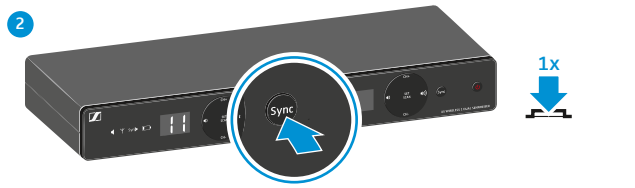

Change frequency

Automatically/Scan

Off

Manually

Bank Channel

Sync

Multichannel

Bank 1...8
Ch. 0...9

Sensitivity

0 dB
-10 dB

Squelch

Min. distance

SKM