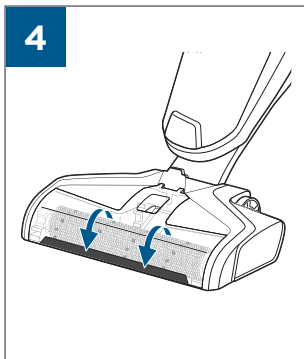

.....9

9

10

BATTERY STATUS	LIGHT STATUS
100% - 70%	
69% - 40%	
39% - 10%	
> 9% - 1%	
0%	

©2019 BISSELL, Inc.
All rights reserved. Printed in China
Part Number 162-1564 07/19 RevD
Visit our website at: www.BISSELL.com