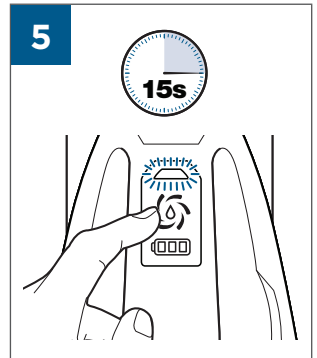

.....9

9

10

BATTERY STATUS	LIGHT STATUS
100% - 70%	
69% - 40%	
39% - 10%	
> 9% - 1%	
0%	

©2019 BISSELL, Inc.
All rights reserved. Printed in China
Part Number 162-1564 07/19 RevD
Visit our website at: www.BISSELL.com