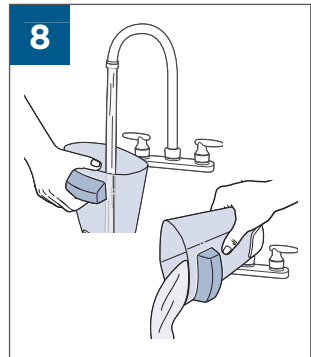

.....9

9

10

BATTERY STATUS	LIGHT STATUS
100% - 70%	
69% - 40%	
39% - 10%	
> 9% - 1%	
0%	

©2019 BISSELL, Inc.
All rights reserved. Printed in China
Part Number 162-1564 07/19 RevD
Visit our website at: www.BISSELL.com