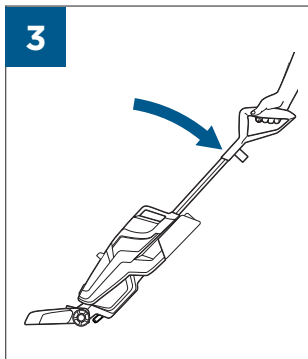

.....9

9

10

BATTERY STATUS	LIGHT STATUS
100% - 70%	
69% - 40%	
39% - 10%	
> 9% - 1%	
0%	

©2019 BISSELL, Inc.
All rights reserved. Printed in China
Part Number 162-1564 07/19 RevD
Visit our website at: www.BISSELL.com