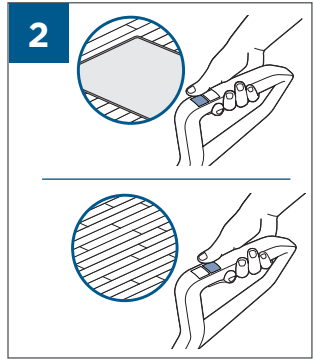

.....9

9

10

BATTERY STATUS	LIGHT STATUS
100% - 70%	
69% - 40%	
39% - 10%	
> 9% - 1%	
0%	

©2019 BISSELL, Inc.
All rights reserved. Printed in China
Part Number 162-1564 07/19 RevD
Visit our website at: www.BISSELL.com