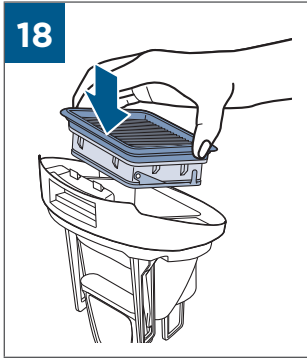

.....9

9

10

BATTERY STATUS	LIGHT STATUS
100% - 70%	
69% - 40%	
39% - 10%	
> 9% - 1%	
0%	

©2019 BISSELL, Inc.
All rights reserved. Printed in China
Part Number 162-1564 07/19 RevD
Visit our website at: www.BISSELL.com