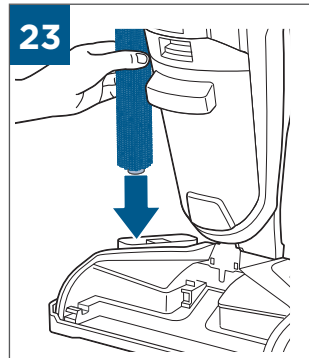

.....9

9

10

BATTERY STATUS	LIGHT STATUS
100% - 70%	
69% - 40%	
39% - 10%	
> 9% - 1%	
0%	

©2019 BISSELL, Inc.
All rights reserved. Printed in China
Part Number 162-1564 07/19 RevD
Visit our website at: www.BISSELL.com