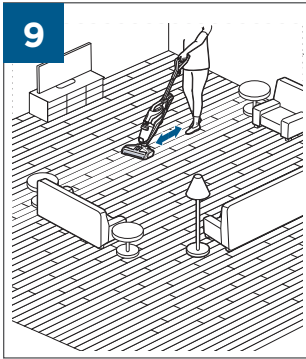

.....9

9

10

BATTERY STATUS	LIGHT STATUS
100% - 70%	
69% - 40%	
39% - 10%	
> 9% - 1%	
0%	

©2019 BISSELL, Inc.
All rights reserved. Printed in China
Part Number 162-1564 07/19 RevD
Visit our website at: www.BISSELL.com