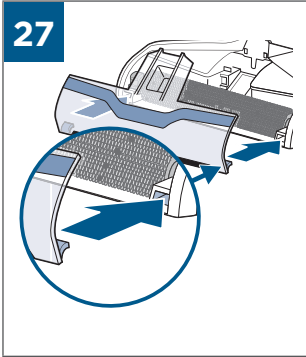

.....9

9

10

BATTERY STATUS	LIGHT STATUS
100% - 70%	
69% - 40%	
39% - 10%	
> 9% - 1%	
0%	

©2019 BISSELL, Inc.
All rights reserved. Printed in China
Part Number 162-1564 07/19 RevD
Visit our website at: www.BISSELL.com