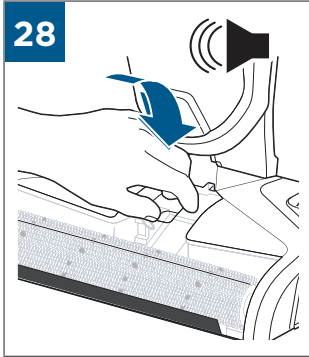

.....9

9

10

BATTERY STATUS	LIGHT STATUS
100% - 70%	
69% - 40%	
39% - 10%	
> 9% - 1%	
0%	

©2019 BISSELL, Inc.
All rights reserved. Printed in China
Part Number 162-1564 07/19 RevD
Visit our website at: www.BISSELL.com