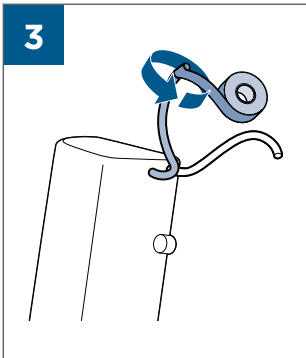

.....9

9

10

BATTERY STATUS	LIGHT STATUS
100% - 70%	
69% - 40%	
39% - 10%	
> 9% - 1%	
0%	

©2019 BISSELL, Inc.
All rights reserved. Printed in China
Part Number 162-1564 07/19 RevD
Visit our website at: www.BISSELL.com