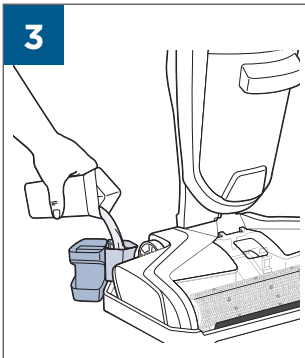

.....9

9

10

BATTERY STATUS	LIGHT STATUS
100% - 70%	
69% - 40%	
39% - 10%	
> 9% - 1%	
0%	

©2019 BISSELL, Inc.
All rights reserved. Printed in China
Part Number 162-1564 07/19 RevD
Visit our website at: www.BISSELL.com