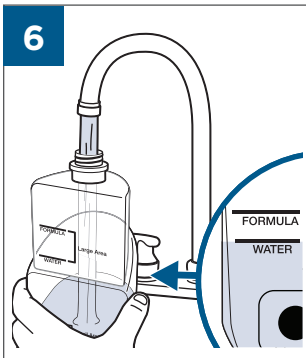

.....9

9

10

BATTERY STATUS	LIGHT STATUS
100% - 70%	
69% - 40%	
39% - 10%	
> 9% - 1%	
0%	

©2019 BISSELL, Inc.
All rights reserved. Printed in China
Part Number 162-1564 07/19 RevD
Visit our website at: www.BISSELL.com