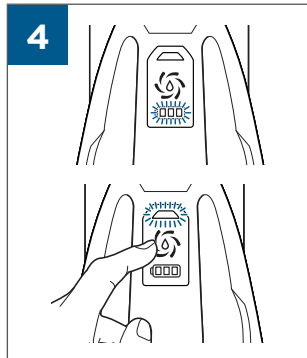

.....9

9

10

BATTERY STATUS	LIGHT STATUS
100% - 70%	
69% - 40%	
39% - 10%	
> 9% - 1%	
0%	

©2019 BISSELL, Inc.
All rights reserved. Printed in China
Part Number 162-1564 07/19 RevD
Visit our website at: www.BISSELL.com