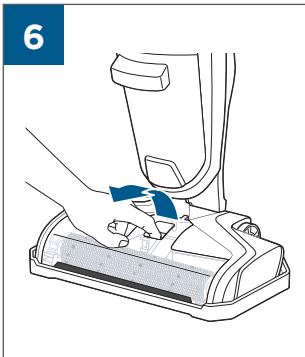

.....9

9

10

BATTERY STATUS	LIGHT STATUS
100% - 70%	
69% - 40%	
39% - 10%	
> 9% - 1%	
0%	

©2019 BISSELL, Inc.
All rights reserved. Printed in China
Part Number 162-1564 07/19 RevD
Visit our website at: www.BISSELL.com