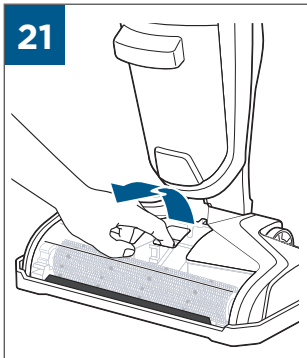

.....9

9

10

BATTERY STATUS	LIGHT STATUS
100% - 70%	
69% - 40%	
39% - 10%	
> 9% - 1%	
0%	

©2019 BISSELL, Inc.
All rights reserved. Printed in China
Part Number 162-1564 07/19 RevD
Visit our website at: www.BISSELL.com