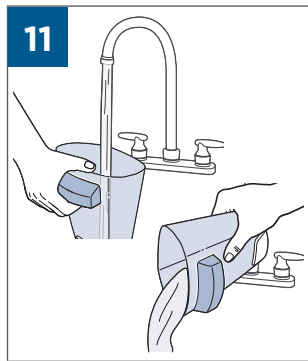

.....9

9

10

BATTERY STATUS	LIGHT STATUS
100% - 70%	
69% - 40%	
39% - 10%	
> 9% - 1%	
0%	

©2019 BISSELL, Inc.
All rights reserved. Printed in China
Part Number 162-1564 07/19 RevD
Visit our website at: www.BISSELL.com