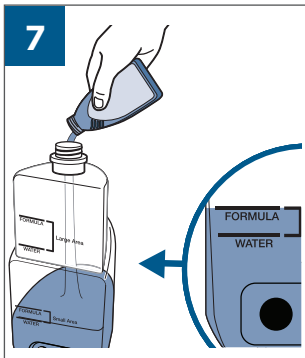

.....9

9

10

BATTERY STATUS	LIGHT STATUS
100% - 70%	
69% - 40%	
39% - 10%	
> 9% - 1%	
0%	

©2019 BISSELL, Inc.
All rights reserved. Printed in China
Part Number 162-1564 07/19 RevD
Visit our website at: www.BISSELL.com