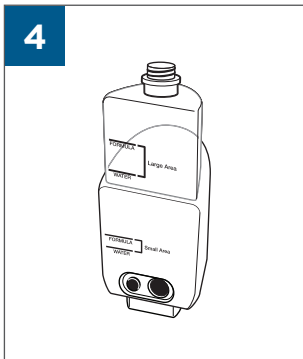

.....9

9

10

BATTERY STATUS	LIGHT STATUS
100% - 70%	
69% - 40%	
39% - 10%	
> 9% - 1%	
0%	

©2019 BISSELL, Inc.
All rights reserved. Printed in China
Part Number 162-1564 07/19 RevD
Visit our website at: www.BISSELL.com