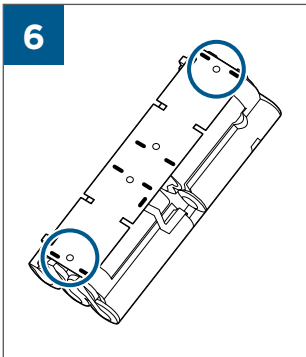

.....9

9

10

BATTERY STATUS	LIGHT STATUS
100% - 70%	
69% - 40%	
39% - 10%	
> 9% - 1%	
0%	

©2019 BISSELL, Inc.
All rights reserved. Printed in China
Part Number 162-1564 07/19 RevD
Visit our website at: www.BISSELL.com