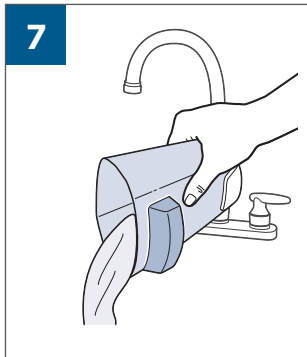

.....9

9

10

BATTERY STATUS	LIGHT STATUS
100% - 70%	
69% - 40%	
39% - 10%	
> 9% - 1%	
0%	

©2019 BISSELL, Inc.
All rights reserved. Printed in China
Part Number 162-1564 07/19 RevD
Visit our website at: www.BISSELL.com