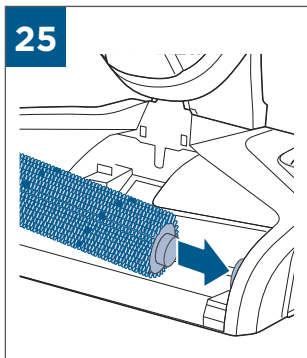

.....9

9

10

BATTERY STATUS	LIGHT STATUS
100% - 70%	
69% - 40%	
39% - 10%	
> 9% - 1%	
0%	

©2019 BISSELL, Inc.
All rights reserved. Printed in China
Part Number 162-1564 07/19 RevD
Visit our website at: www.BISSELL.com