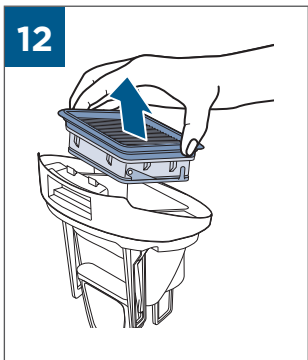

.....9

9

10

BATTERY STATUS	LIGHT STATUS
100% - 70%	
69% - 40%	
39% - 10%	
> 9% - 1%	
0%	

©2019 BISSELL, Inc.
All rights reserved. Printed in China
Part Number 162-1564 07/19 RevD
Visit our website at: www.BISSELL.com