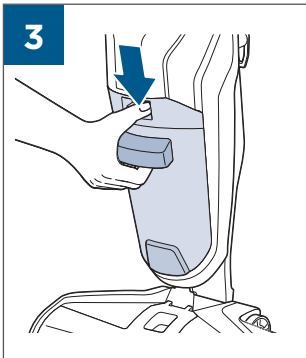

.....9

9

10

BATTERY STATUS	LIGHT STATUS
100% - 70%	
69% - 40%	
39% - 10%	
> 9% - 1%	
0%	

©2019 BISSELL, Inc.
All rights reserved. Printed in China
Part Number 162-1564 07/19 RevD
Visit our website at: www.BISSELL.com