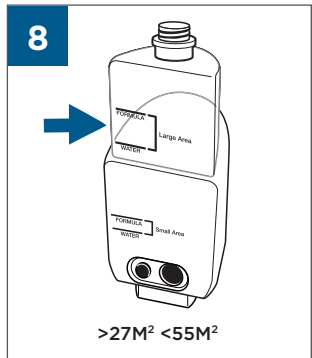

.....9

9

10

BATTERY STATUS	LIGHT STATUS
100% - 70%	
69% - 40%	
39% - 10%	
> 9% - 1%	
0%	

©2019 BISSELL, Inc.
All rights reserved. Printed in China
Part Number 162-1564 07/19 RevD
Visit our website at: www.BISSELL.com