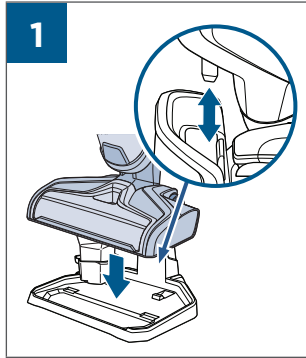

.....9

9

10

BATTERY STATUS	LIGHT STATUS
100% - 70%	
69% - 40%	
39% - 10%	
> 9% - 1%	
0%	

©2019 BISSELL, Inc.
All rights reserved. Printed in China
Part Number 162-1564 07/19 RevD
Visit our website at: www.BISSELL.com