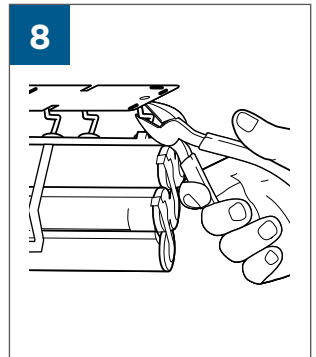

.....9

9

10

BATTERY STATUS	LIGHT STATUS
100% - 70%	
69% - 40%	
39% - 10%	
> 9% - 1%	
0%	

©2019 BISSELL, Inc.
All rights reserved. Printed in China
Part Number 162-1564 07/19 RevD
Visit our website at: www.BISSELL.com