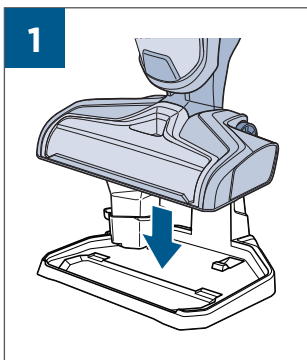

.....9

9

10

BATTERY STATUS	LIGHT STATUS
100% - 70%	
69% - 40%	
39% - 10%	
> 9% - 1%	
0%	

©2019 BISSELL, Inc.
All rights reserved. Printed in China
Part Number 162-1564 07/19 RevD
Visit our website at: www.BISSELL.com