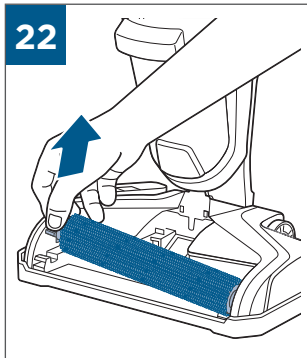

.....9

9

10

BATTERY STATUS	LIGHT STATUS
100% - 70%	
69% - 40%	
39% - 10%	
> 9% - 1%	
0%	

©2019 BISSELL, Inc.
All rights reserved. Printed in China
Part Number 162-1564 07/19 RevD
Visit our website at: www.BISSELL.com