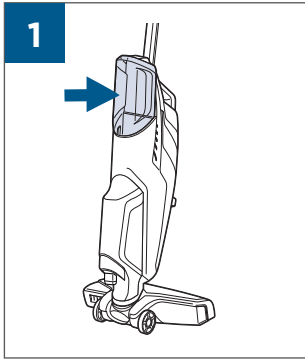

.....9

9

10

BATTERY STATUS	LIGHT STATUS
100% - 70%	
69% - 40%	
39% - 10%	
> 9% - 1%	
0%	

©2019 BISSELL, Inc.
All rights reserved. Printed in China
Part Number 162-1564 07/19 RevD
Visit our website at: www.BISSELL.com