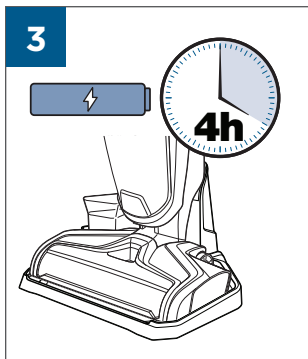

.....9

9

10

BATTERY STATUS	LIGHT STATUS
100% - 70%	
69% - 40%	
39% - 10%	
> 9% - 1%	
0%	

©2019 BISSELL, Inc.
All rights reserved. Printed in China
Part Number 162-1564 07/19 RevD
Visit our website at: www.BISSELL.com