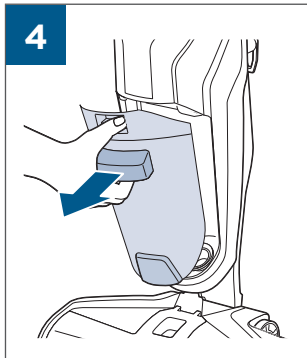

.....9

9

10

BATTERY STATUS	LIGHT STATUS
100% - 70%	
69% - 40%	
39% - 10%	
> 9% - 1%	
0%	

©2019 BISSELL, Inc.
All rights reserved. Printed in China
Part Number 162-1564 07/19 RevD
Visit our website at: www.BISSELL.com