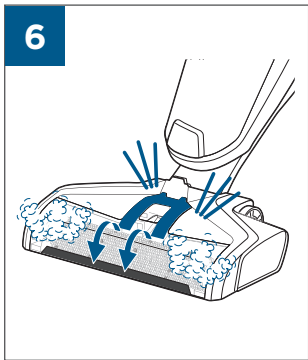

.....9

9

10

BATTERY STATUS	LIGHT STATUS
100% - 70%	
69% - 40%	
39% - 10%	
> 9% - 1%	
0%	

©2019 BISSELL, Inc.
All rights reserved. Printed in China
Part Number 162-1564 07/19 RevD
Visit our website at: www.BISSELL.com