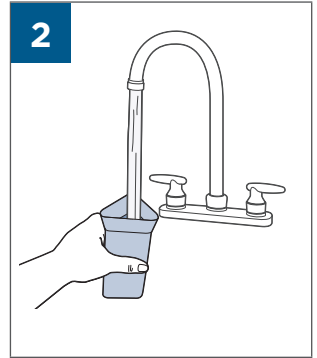

.....9

9

10

BATTERY STATUS	LIGHT STATUS
100% - 70%	
69% - 40%	
39% - 10%	
> 9% - 1%	
0%	

©2019 BISSELL, Inc.
All rights reserved. Printed in China
Part Number 162-1564 07/19 RevD
Visit our website at: www.BISSELL.com