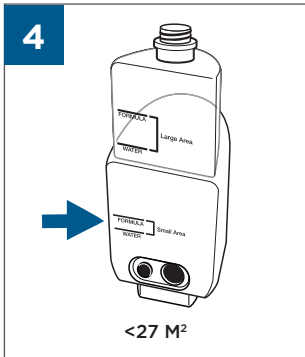

.....9

9

10

BATTERY STATUS	LIGHT STATUS
100% - 70%	
69% - 40%	
39% - 10%	
> 9% - 1%	
0%	

©2019 BISSELL, Inc.
All rights reserved. Printed in China
Part Number 162-1564 07/19 RevD
Visit our website at: www.BISSELL.com