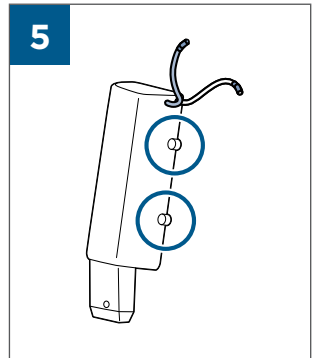

.....9

9

10

BATTERY STATUS	LIGHT STATUS
100% - 70%	
69% - 40%	
39% - 10%	
> 9% - 1%	
0%	

©2019 BISSELL, Inc.
All rights reserved. Printed in China
Part Number 162-1564 07/19 RevD
Visit our website at: www.BISSELL.com