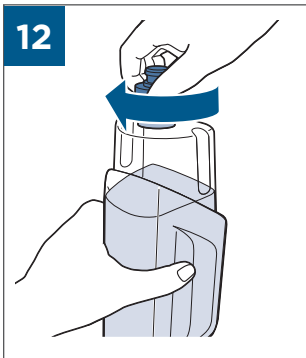

.....9

9

10

BATTERY STATUS	LIGHT STATUS
100% - 70%	
69% - 40%	
39% - 10%	
> 9% - 1%	
0%	

©2019 BISSELL, Inc.
All rights reserved. Printed in China
Part Number 162-1564 07/19 RevD
Visit our website at: www.BISSELL.com