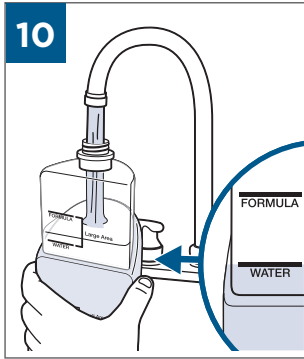

.....9

9

10

BATTERY STATUS	LIGHT STATUS
100% - 70%	
69% - 40%	
39% - 10%	
> 9% - 1%	
0%	

©2019 BISSELL, Inc.
All rights reserved. Printed in China
Part Number 162-1564 07/19 RevD
Visit our website at: www.BISSELL.com