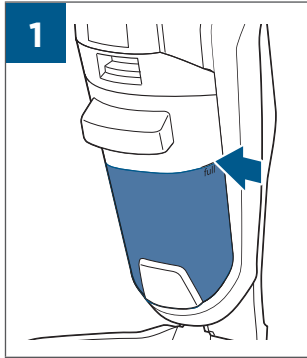

.....9

9

10

BATTERY STATUS	LIGHT STATUS
100% - 70%	
69% - 40%	
39% - 10%	
> 9% - 1%	
0%	

©2019 BISSELL, Inc.
All rights reserved. Printed in China
Part Number 162-1564 07/19 RevD
Visit our website at: www.BISSELL.com