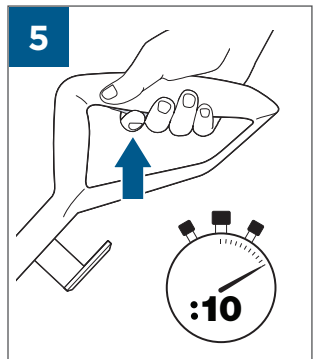

.....9

9

10

BATTERY STATUS	LIGHT STATUS
100% - 70%	
69% - 40%	
39% - 10%	
> 9% - 1%	
0%	

©2019 BISSELL, Inc.
All rights reserved. Printed in China
Part Number 162-1564 07/19 RevD
Visit our website at: www.BISSELL.com