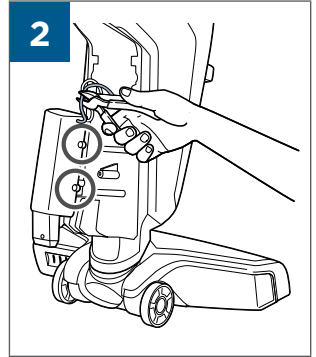

.....9

9

10

BATTERY STATUS	LIGHT STATUS
100% - 70%	
69% - 40%	
39% - 10%	
> 9% - 1%	
0%	

©2019 BISSELL, Inc.
All rights reserved. Printed in China
Part Number 162-1564 07/19 RevD
Visit our website at: www.BISSELL.com