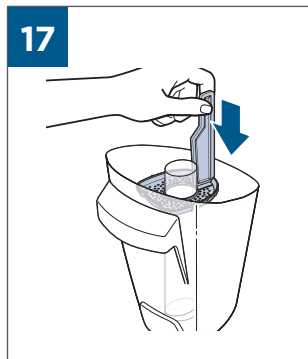

.....9

9

10

BATTERY STATUS	LIGHT STATUS
100% - 70%	
69% - 40%	
39% - 10%	
> 9% - 1%	
0%	

©2019 BISSELL, Inc.
All rights reserved. Printed in China
Part Number 162-1564 07/19 RevD
Visit our website at: www.BISSELL.com