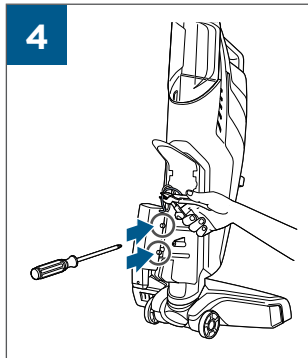

.....9

9

10

BATTERY STATUS	LIGHT STATUS
100% - 70%	
69% - 40%	
39% - 10%	
> 9% - 1%	
0%	

©2019 BISSELL, Inc.
All rights reserved. Printed in China
Part Number 162-1564 07/19 RevD
Visit our website at: www.BISSELL.com