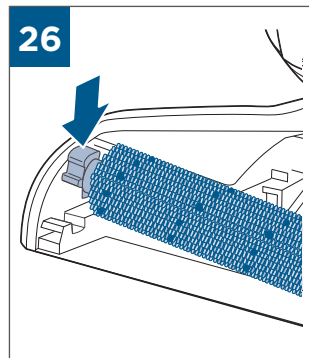

.....9

9

10

BATTERY STATUS	LIGHT STATUS
100% - 70%	
69% - 40%	
39% - 10%	
> 9% - 1%	
0%	

©2019 BISSELL, Inc.
All rights reserved. Printed in China
Part Number 162-1564 07/19 RevD
Visit our website at: www.BISSELL.com