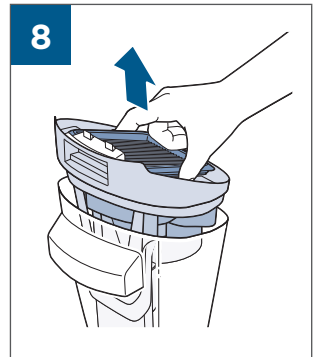

.....9

9

10

BATTERY STATUS	LIGHT STATUS
100% - 70%	
69% - 40%	
39% - 10%	
> 9% - 1%	
0%	

©2019 BISSELL, Inc.
All rights reserved. Printed in China
Part Number 162-1564 07/19 RevD
Visit our website at: www.BISSELL.com