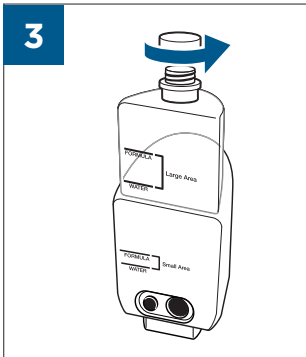

.....9

9

10

BATTERY STATUS	LIGHT STATUS
100% - 70%	
69% - 40%	
39% - 10%	
> 9% - 1%	
0%	

©2019 BISSELL, Inc.
All rights reserved. Printed in China
Part Number 162-1564 07/19 RevD
Visit our website at: www.BISSELL.com