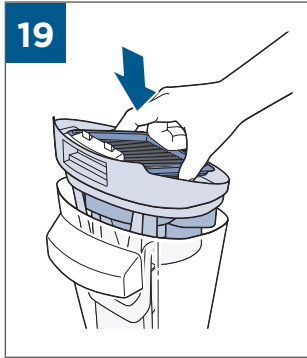

.....9

9

10

BATTERY STATUS	LIGHT STATUS
100% - 70%	
69% - 40%	
39% - 10%	
> 9% - 1%	
0%	

©2019 BISSELL, Inc.
All rights reserved. Printed in China
Part Number 162-1564 07/19 RevD
Visit our website at: www.BISSELL.com