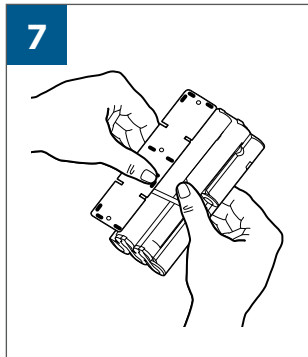

.....9

9

10

BATTERY STATUS	LIGHT STATUS
100% - 70%	
69% - 40%	
39% - 10%	
> 9% - 1%	
0%	

©2019 BISSELL, Inc.
All rights reserved. Printed in China
Part Number 162-1564 07/19 RevD
Visit our website at: www.BISSELL.com