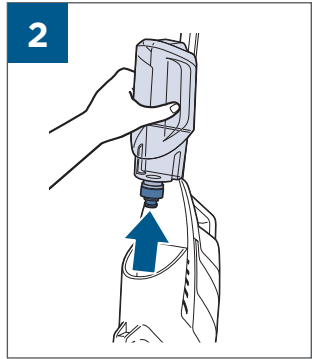

.....9

9

10

BATTERY STATUS	LIGHT STATUS
100% - 70%	
69% - 40%	
39% - 10%	
> 9% - 1%	
0%	

©2019 BISSELL, Inc.
All rights reserved. Printed in China
Part Number 162-1564 07/19 RevD
Visit our website at: www.BISSELL.com