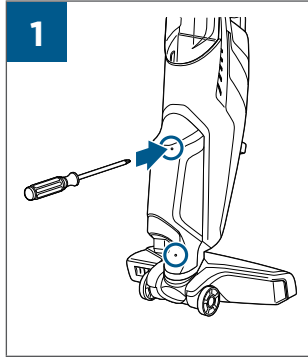

.....9

9

10

BATTERY STATUS	LIGHT STATUS
100% - 70%	
69% - 40%	
39% - 10%	
> 9% - 1%	
0%	

©2019 BISSELL, Inc.
All rights reserved. Printed in China
Part Number 162-1564 07/19 RevD
Visit our website at: www.BISSELL.com