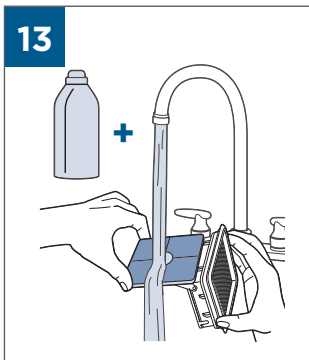

.....9

9

10

BATTERY STATUS	LIGHT STATUS
100% - 70%	
69% - 40%	
39% - 10%	
> 9% - 1%	
0%	

©2019 BISSELL, Inc.
All rights reserved. Printed in China
Part Number 162-1564 07/19 RevD
Visit our website at: www.BISSELL.com