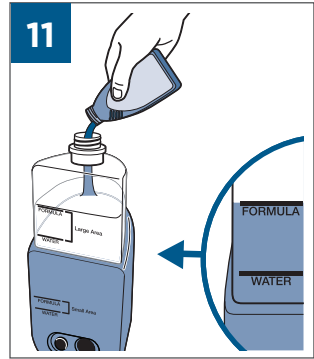

.....9

9

10

BATTERY STATUS	LIGHT STATUS
100% - 70%	
69% - 40%	
39% - 10%	
> 9% - 1%	
0%	

©2019 BISSELL, Inc.
All rights reserved. Printed in China
Part Number 162-1564 07/19 RevD
Visit our website at: www.BISSELL.com