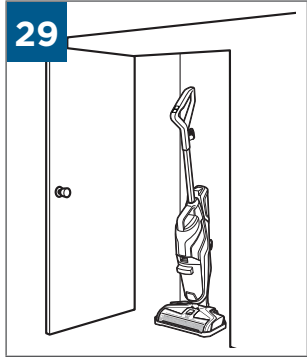

.....9

9

10

BATTERY STATUS	LIGHT STATUS
100% - 70%	
69% - 40%	
39% - 10%	
> 9% - 1%	
0%	

©2019 BISSELL, Inc.
All rights reserved. Printed in China
Part Number 162-1564 07/19 RevD
Visit our website at: www.BISSELL.com